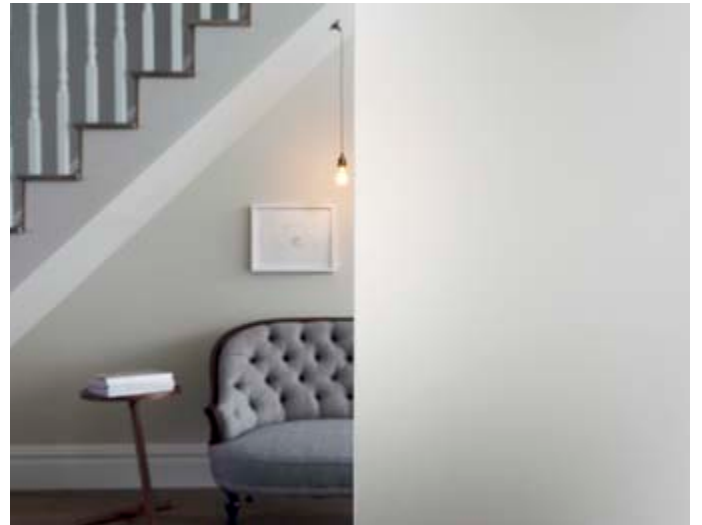

Pilkington Oriel Collection –
our premium etched range