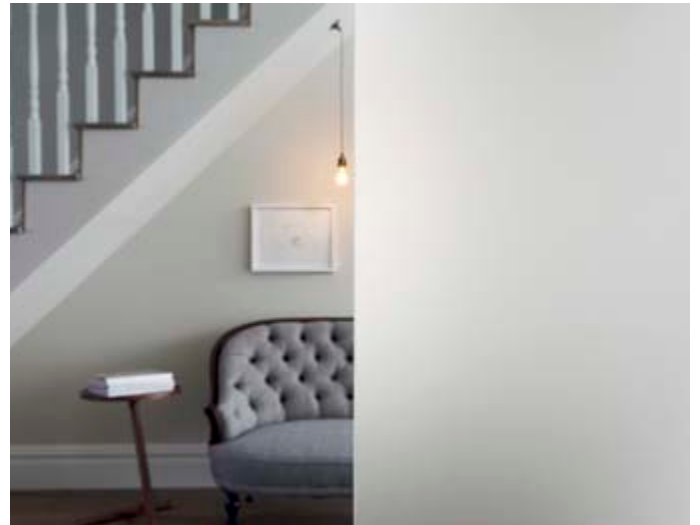

Pilkington Oriel Collection –
our premium etched range